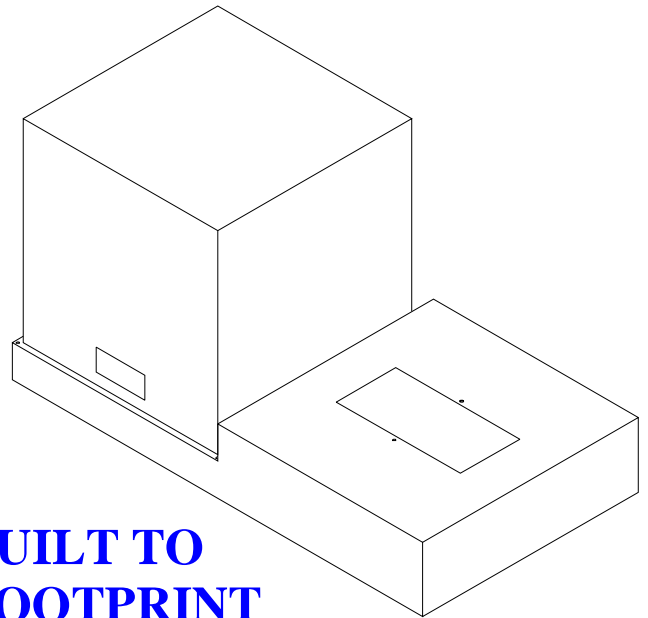

HOSE REEL AND PLATFORM

DISPENSER PLATFORM AND HOSE REEL COMBO

**BUILT TO
FOOTPRINT**

FEATURES:

- STAINLESS STEEL WELDED CONSTRUCTION
- COMBINES DISPENSER PLATFORM WITH MOUNTING FOR HOSE REEL
- STAINLESS STEEL ENCLOSURE TO PROTECT REEL
- MADE TO ORDER

MODEL: DP AND REEL

DISPENSER PLATFORM AND
HOSE REEL COMBO

FAIRFIELD INDUSTRIES, INC.

827 NORTH 6TH STREET, NEWARK, NJ 07107

PHONE: 973-483-0100 FAX: 973-483-5333

www.fairfield-industries.com

Copyright© Fairfield Industries, Inc. All rights reserved.