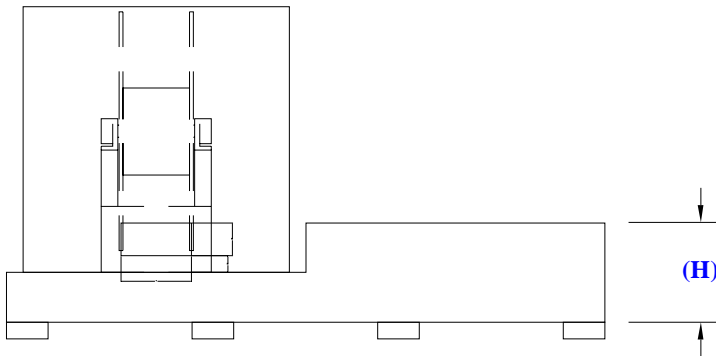

HOSE REEL AND PLATFORM

DISPENSER PLATFORM AND HOSE REEL COMBO

**BUILT TO
FOOTPRINT**

FEATURES:

- STAINLESS STEEL WELDED CONSTRUCTION
- COMBINES DISPENSER PLATFORM WITH MOUNTING FOR HOSE REEL
- STAINLESS STEEL ENCLOSURE TO PROTECT REEL
- MADE TO ORDER

MODEL: DP AND REEL

DISPENSER PLATFORM AND
HOSE REEL COMBO

FAIRFIELD INDUSTRIES, INC.

827 NORTH 6TH STREET, NEWARK, NJ 07107

PHONE: 973-483-0100 FAX: 973-483-5333

www.fairfield-industries.com

Copyright© Fairfield Industries, Inc. All rights reserved.