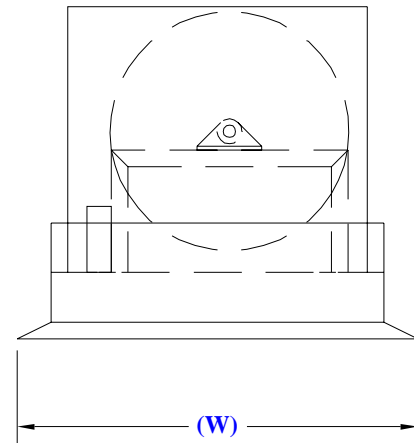

HOSE REEL AND PLATFORM

DISPENSER PLATFORM AND HOSE REEL COMBO

**BUILT TO
FOOTPRINT**

FEATURES:

- STAINLESS STEEL WELDED CONSTRUCTION
- COMBINES DISPENSER PLATFORM WITH MOUNTING FOR HOSE REEL
- STAINLESS STEEL ENCLOSURE TO PROTECT REEL
- MADE TO ORDER

MODEL: DP AND REEL

DISPENSER PLATFORM AND
HOSE REEL COMBO

FAIRFIELD INDUSTRIES, INC.

827 NORTH 6TH STREET, NEWARK, NJ 07107

PHONE: 973-483-0100 FAX: 973-483-5333

www.fairfield-industries.com

Copyright© Fairfield Industries, Inc. All rights reserved.